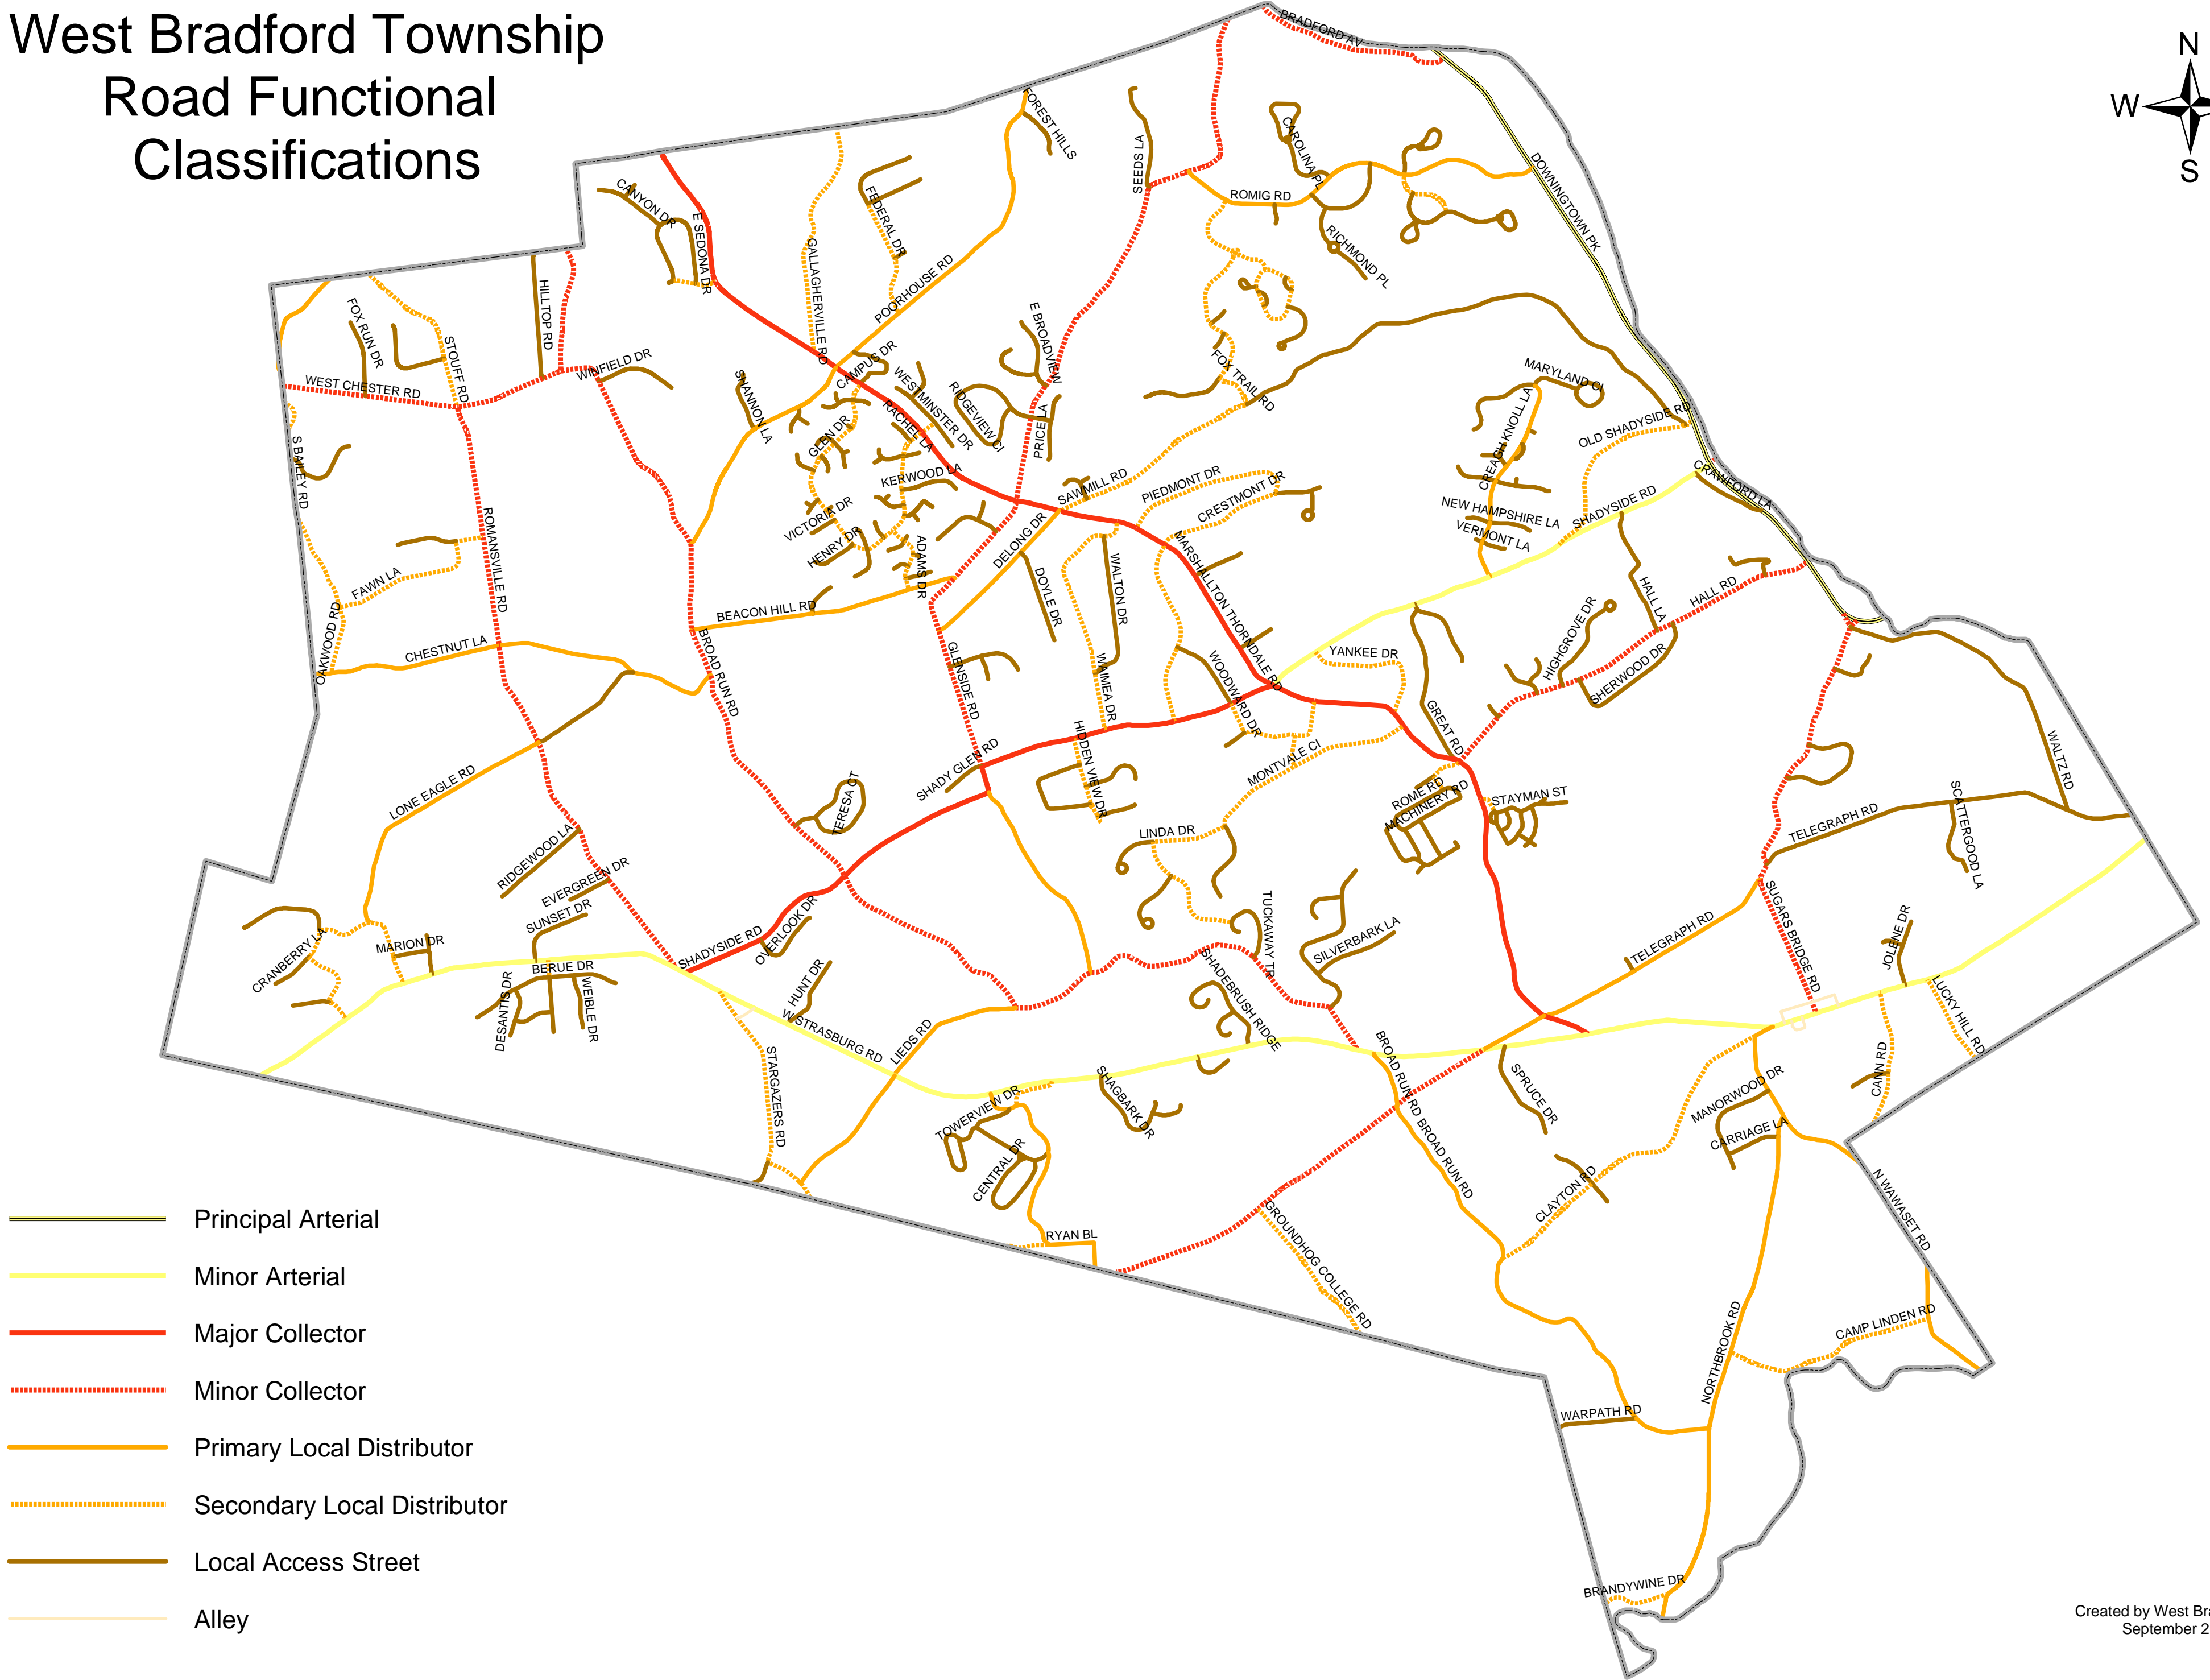

# West Bradford Township Road Functional Classifications

- Principal Arterial
- Minor Arterial
- Major Collector
- Minor Collector
- Primary Local Distributor
- Secondary Local Distributor
- Local Access Street
- Alley