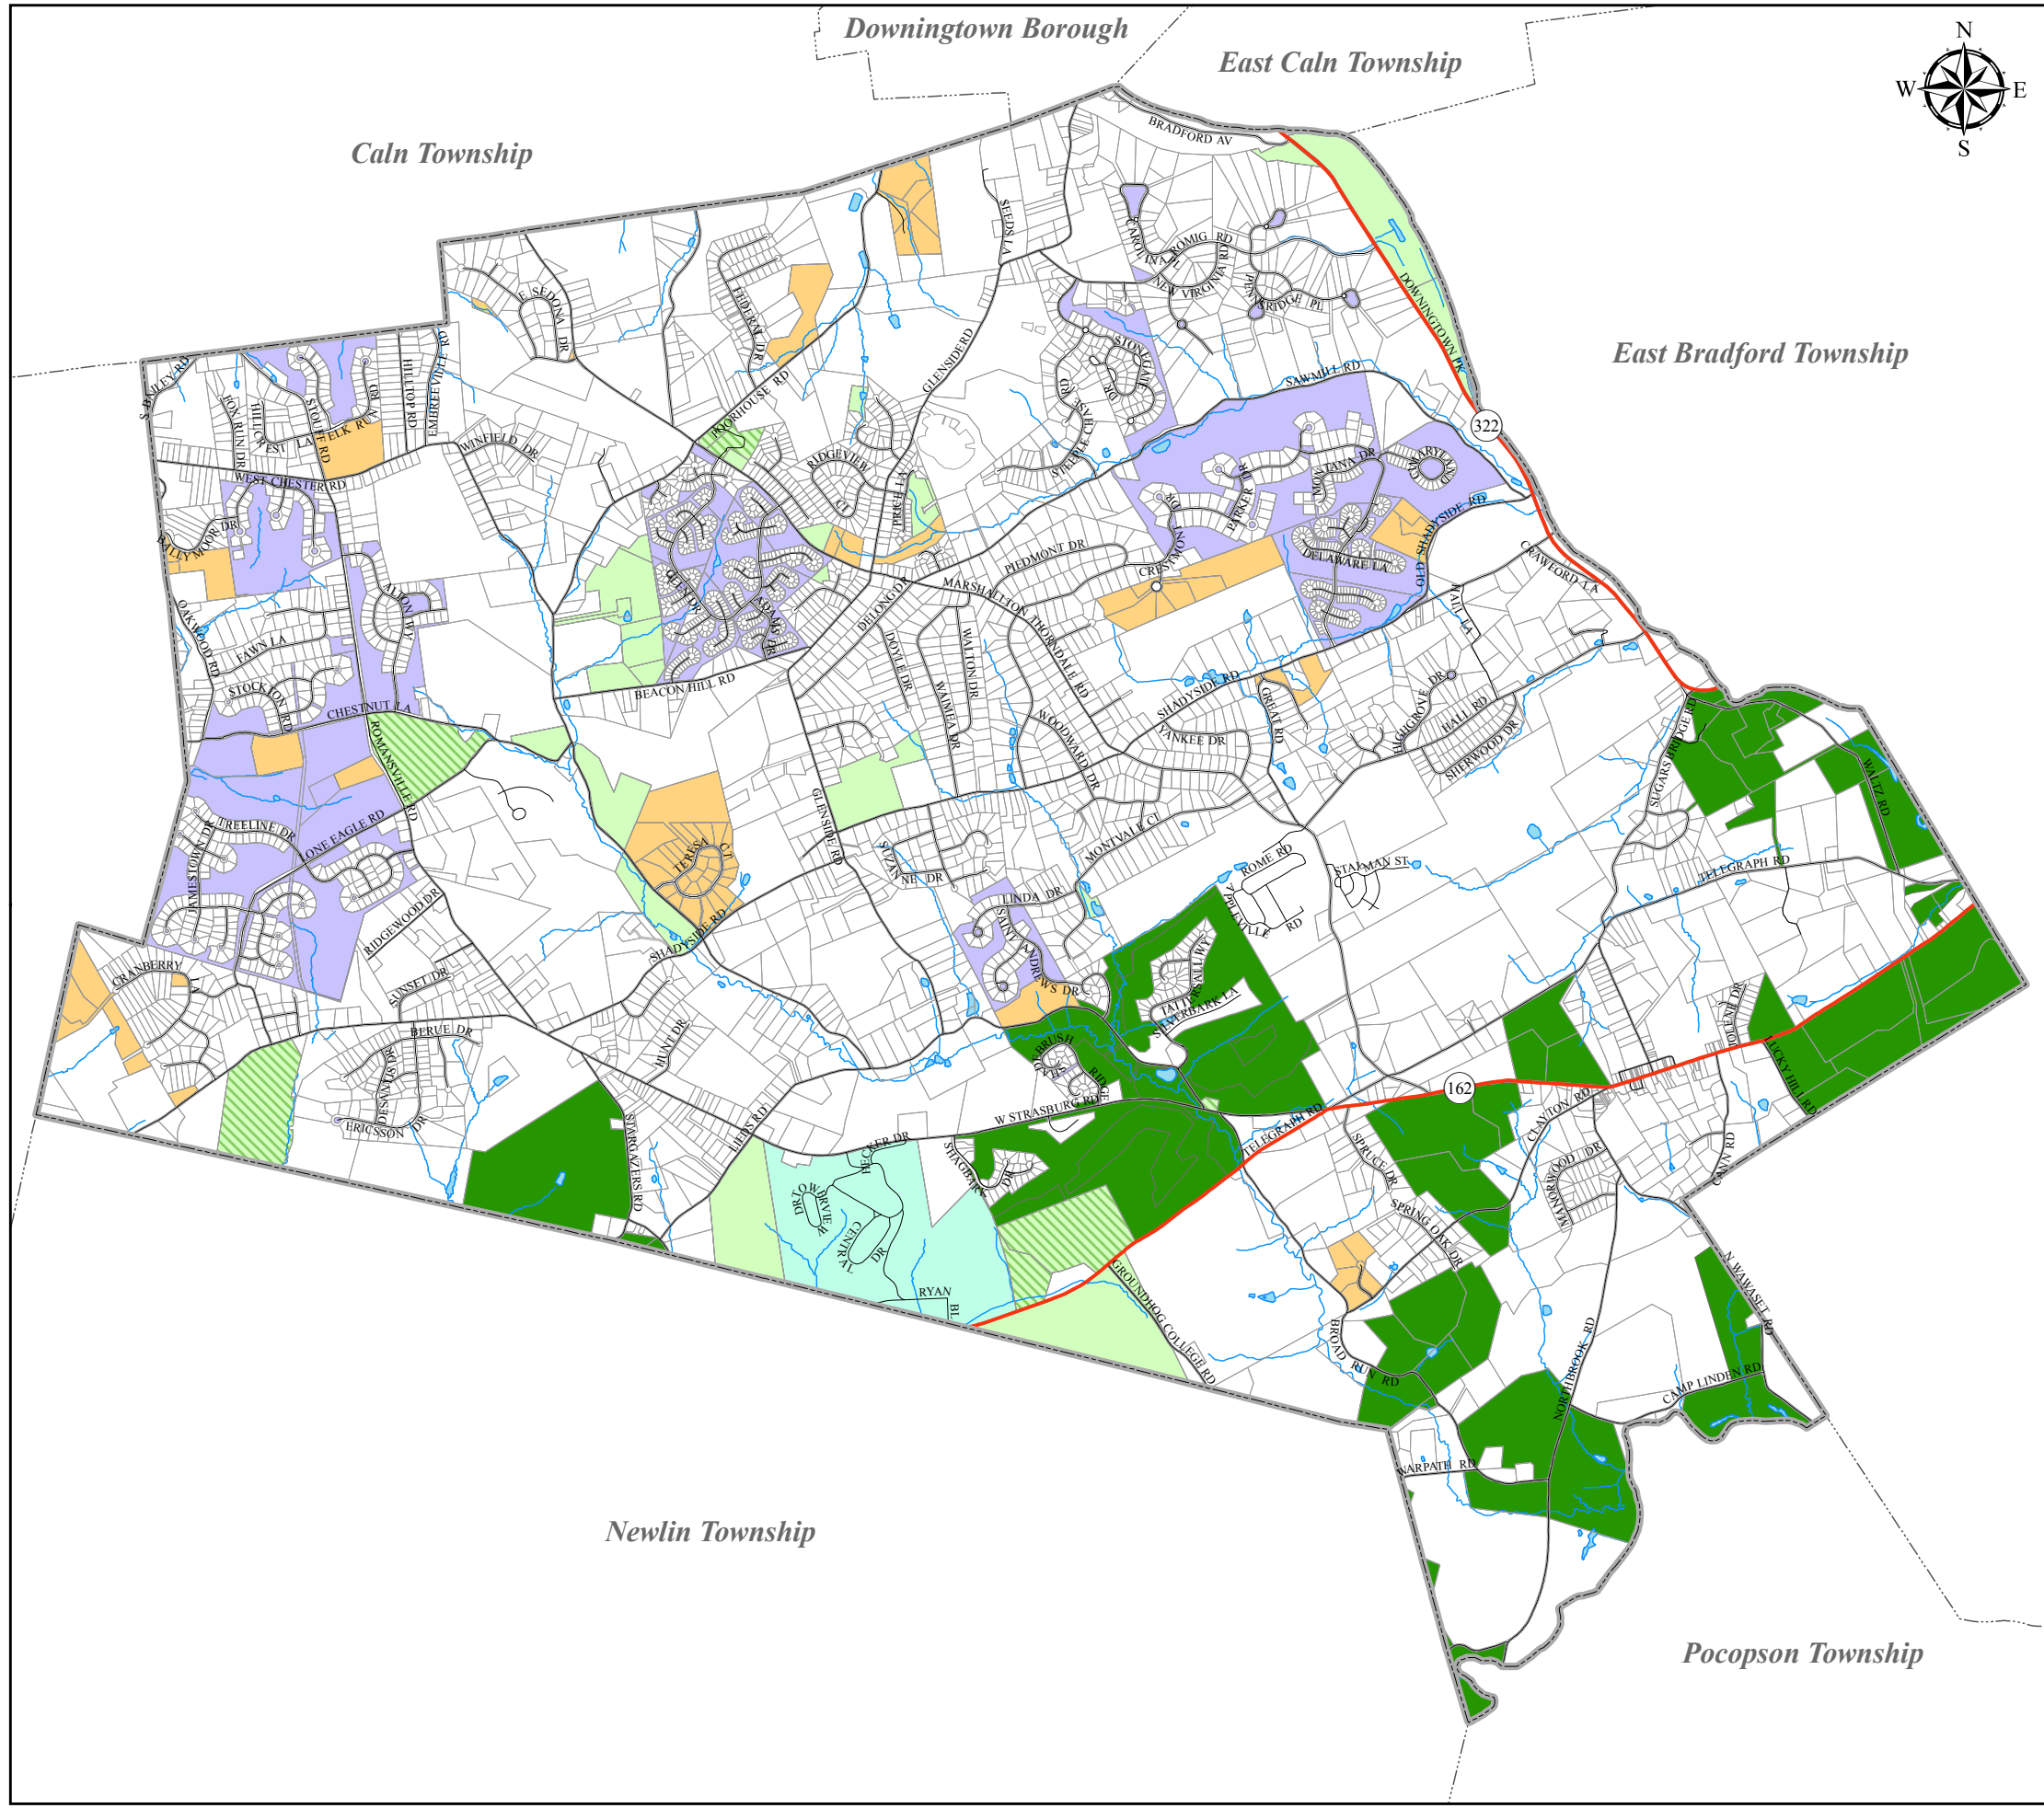

Downingtown Borough

East Caln Township

Caln Township

West Bradford Township

Comprehensive Plan

Protected Lands

Map 4-6

East Bradford Township

Legend

- Major roads
- Roads
- Streams
- Bodies of water
- Tax parcels
- Adjacent municipal boundaries
- Township boundary
- Protected lands**
- Lands protected by easement
- Lands that cannot be further subdivided
- Township parks & preserves
- Other Township owned lands
- Homeowners Association owned lands
- State lands

Date: March 6, 2009

Newlin Township

Pocopson Township