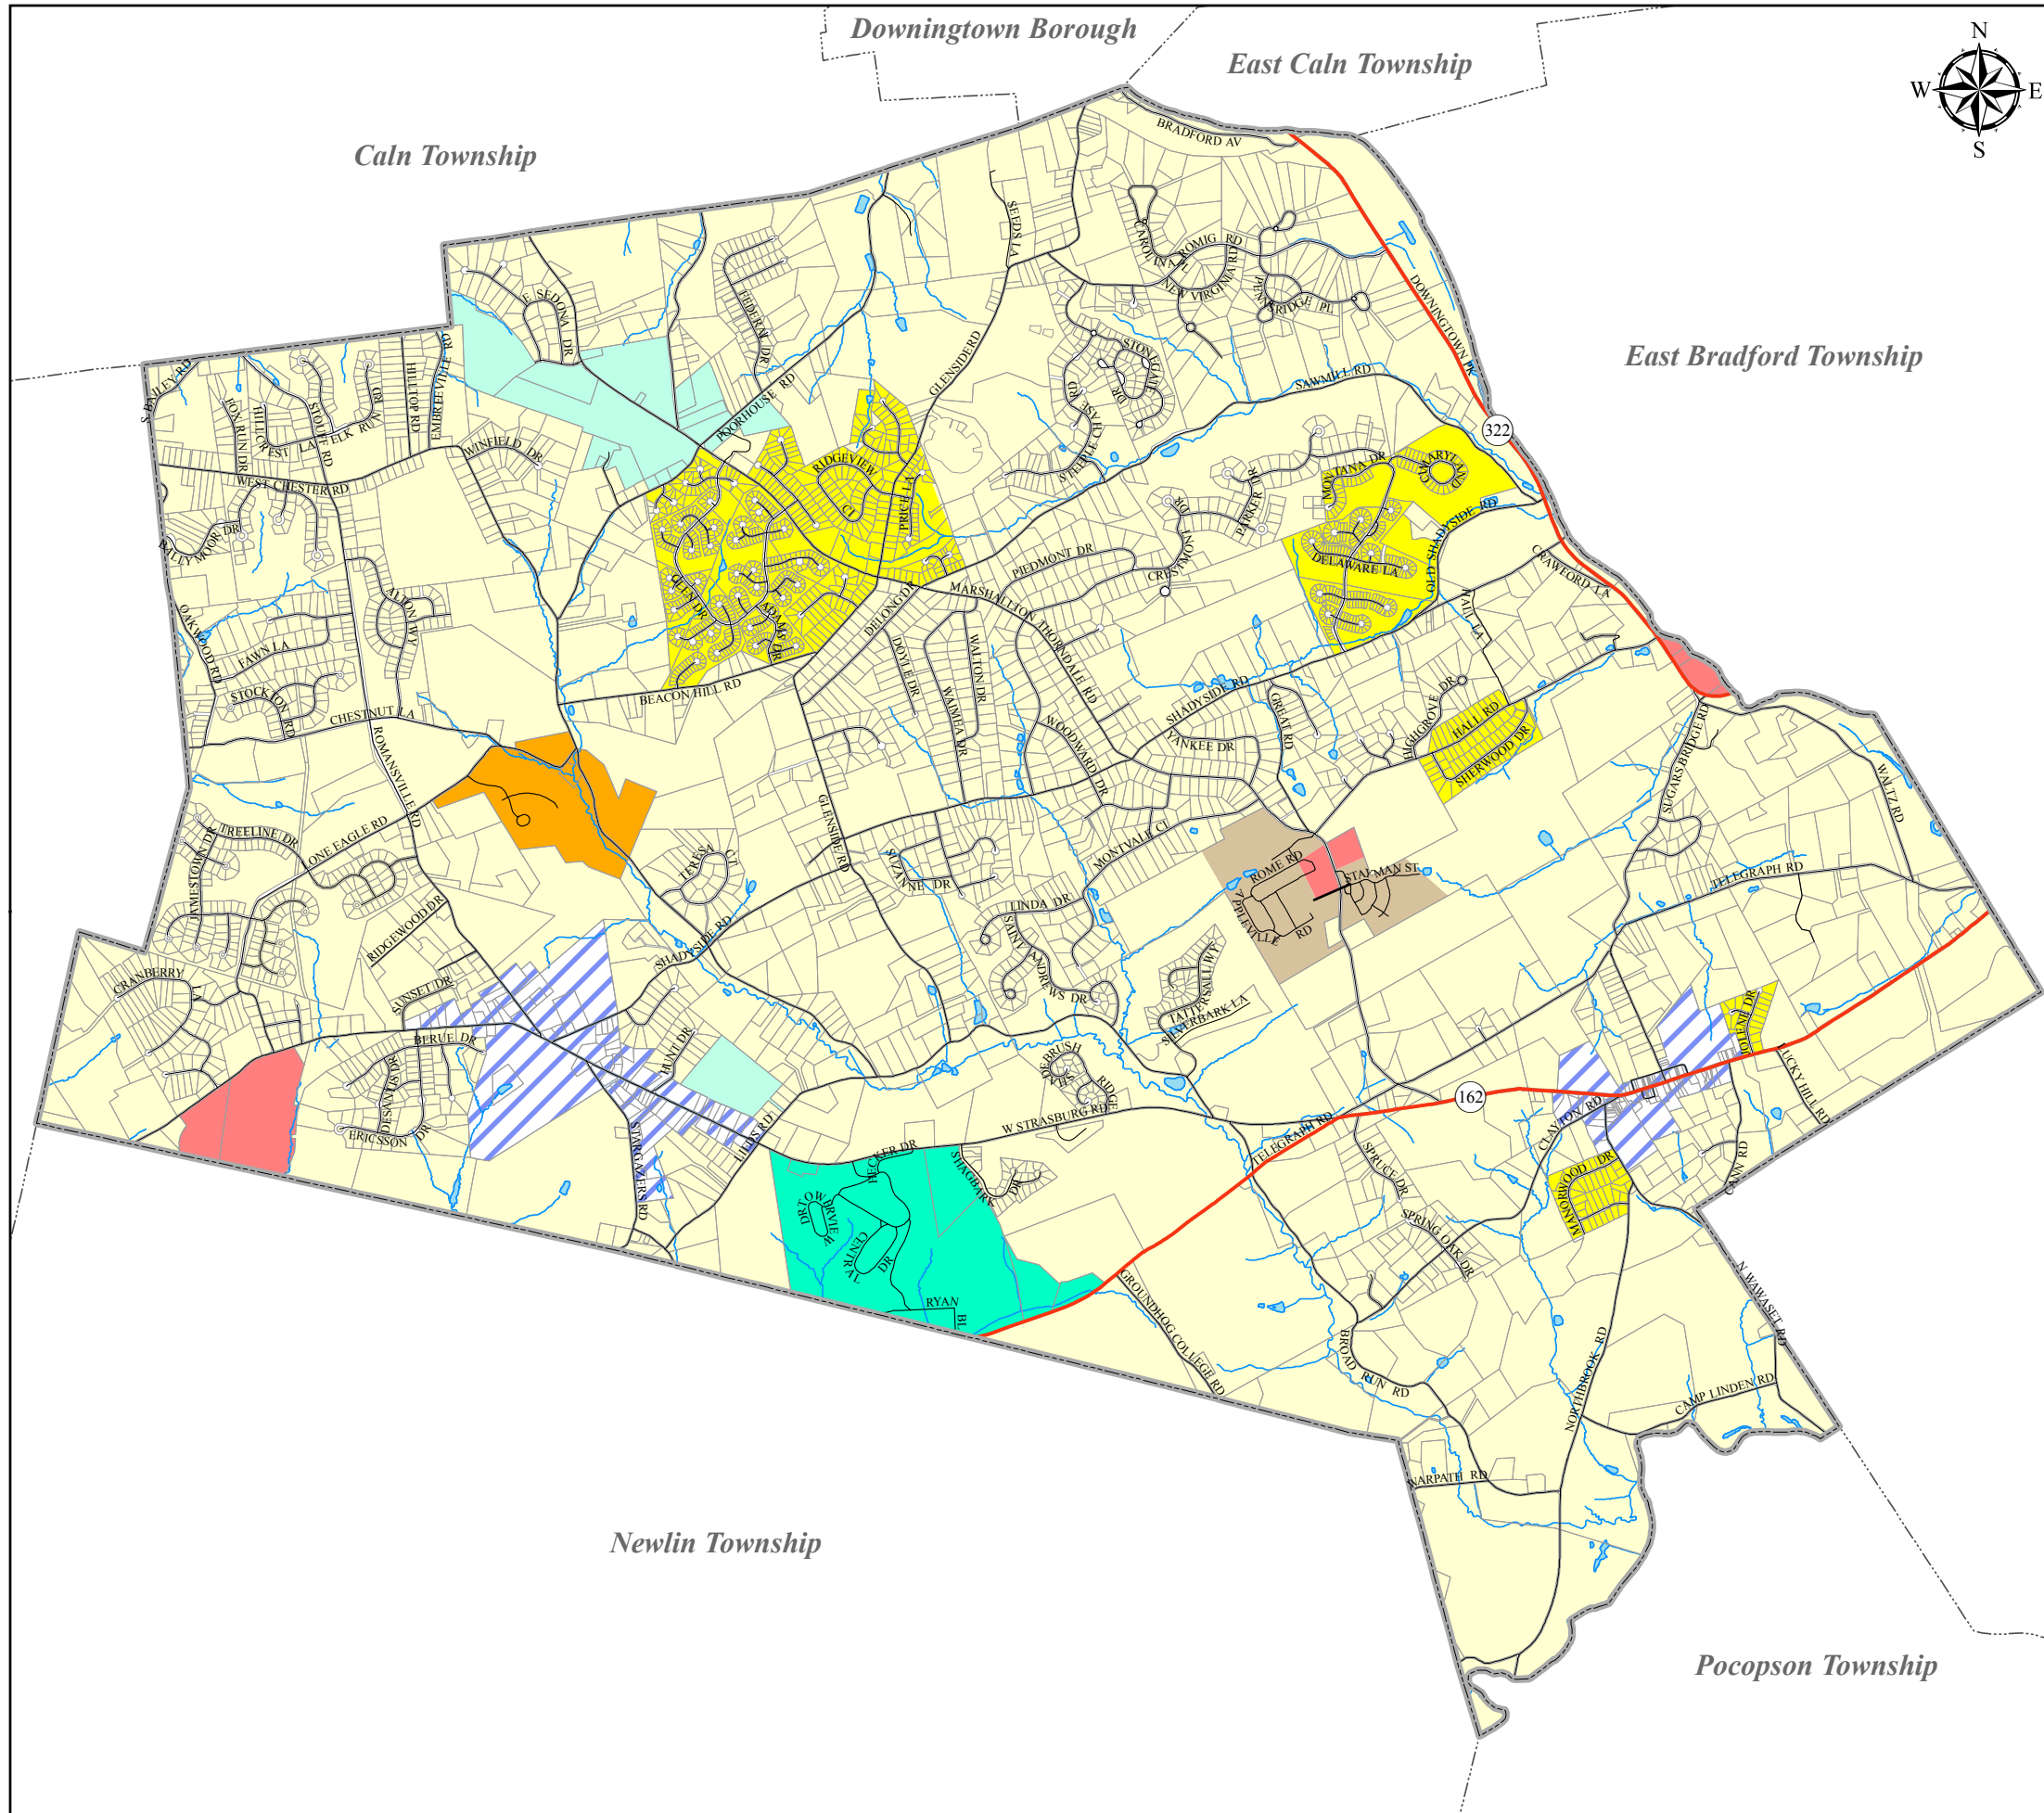

Downingtown Borough

East Caln Township

Caln Township

West Bradford Township

Comprehensive Plan

Future Land Use Map 8-1

East Bradford Township

Newlin Township

Pocopson Township

Legend

- Major roads
- Roads
- Streams
- Bodies of water
- Tax parcels
- Adjacent municipal boundaries
- Township boundary
- Future land use**
 - Low Density Single Family Residential
 - Medium Density Single Family Residential
 - Townhome Residential
 - Manufactured Housing Park
 - Commercial / Office
 - Continuing Care / Mixed Use
 - Industrial / Special Use
 - Mixed Use Village Center

Brandywine Conservancy
Environmental Management Center
P.O. Box 141 Chadds Ford, Pennsylvania 19317 (610) 388-2700

DATA SOURCE: Base data from Chester County GIS Department, 2009.
Roads from West Bradford Township, 1/2009. Future land use from West Bradford Township, 12/2008.