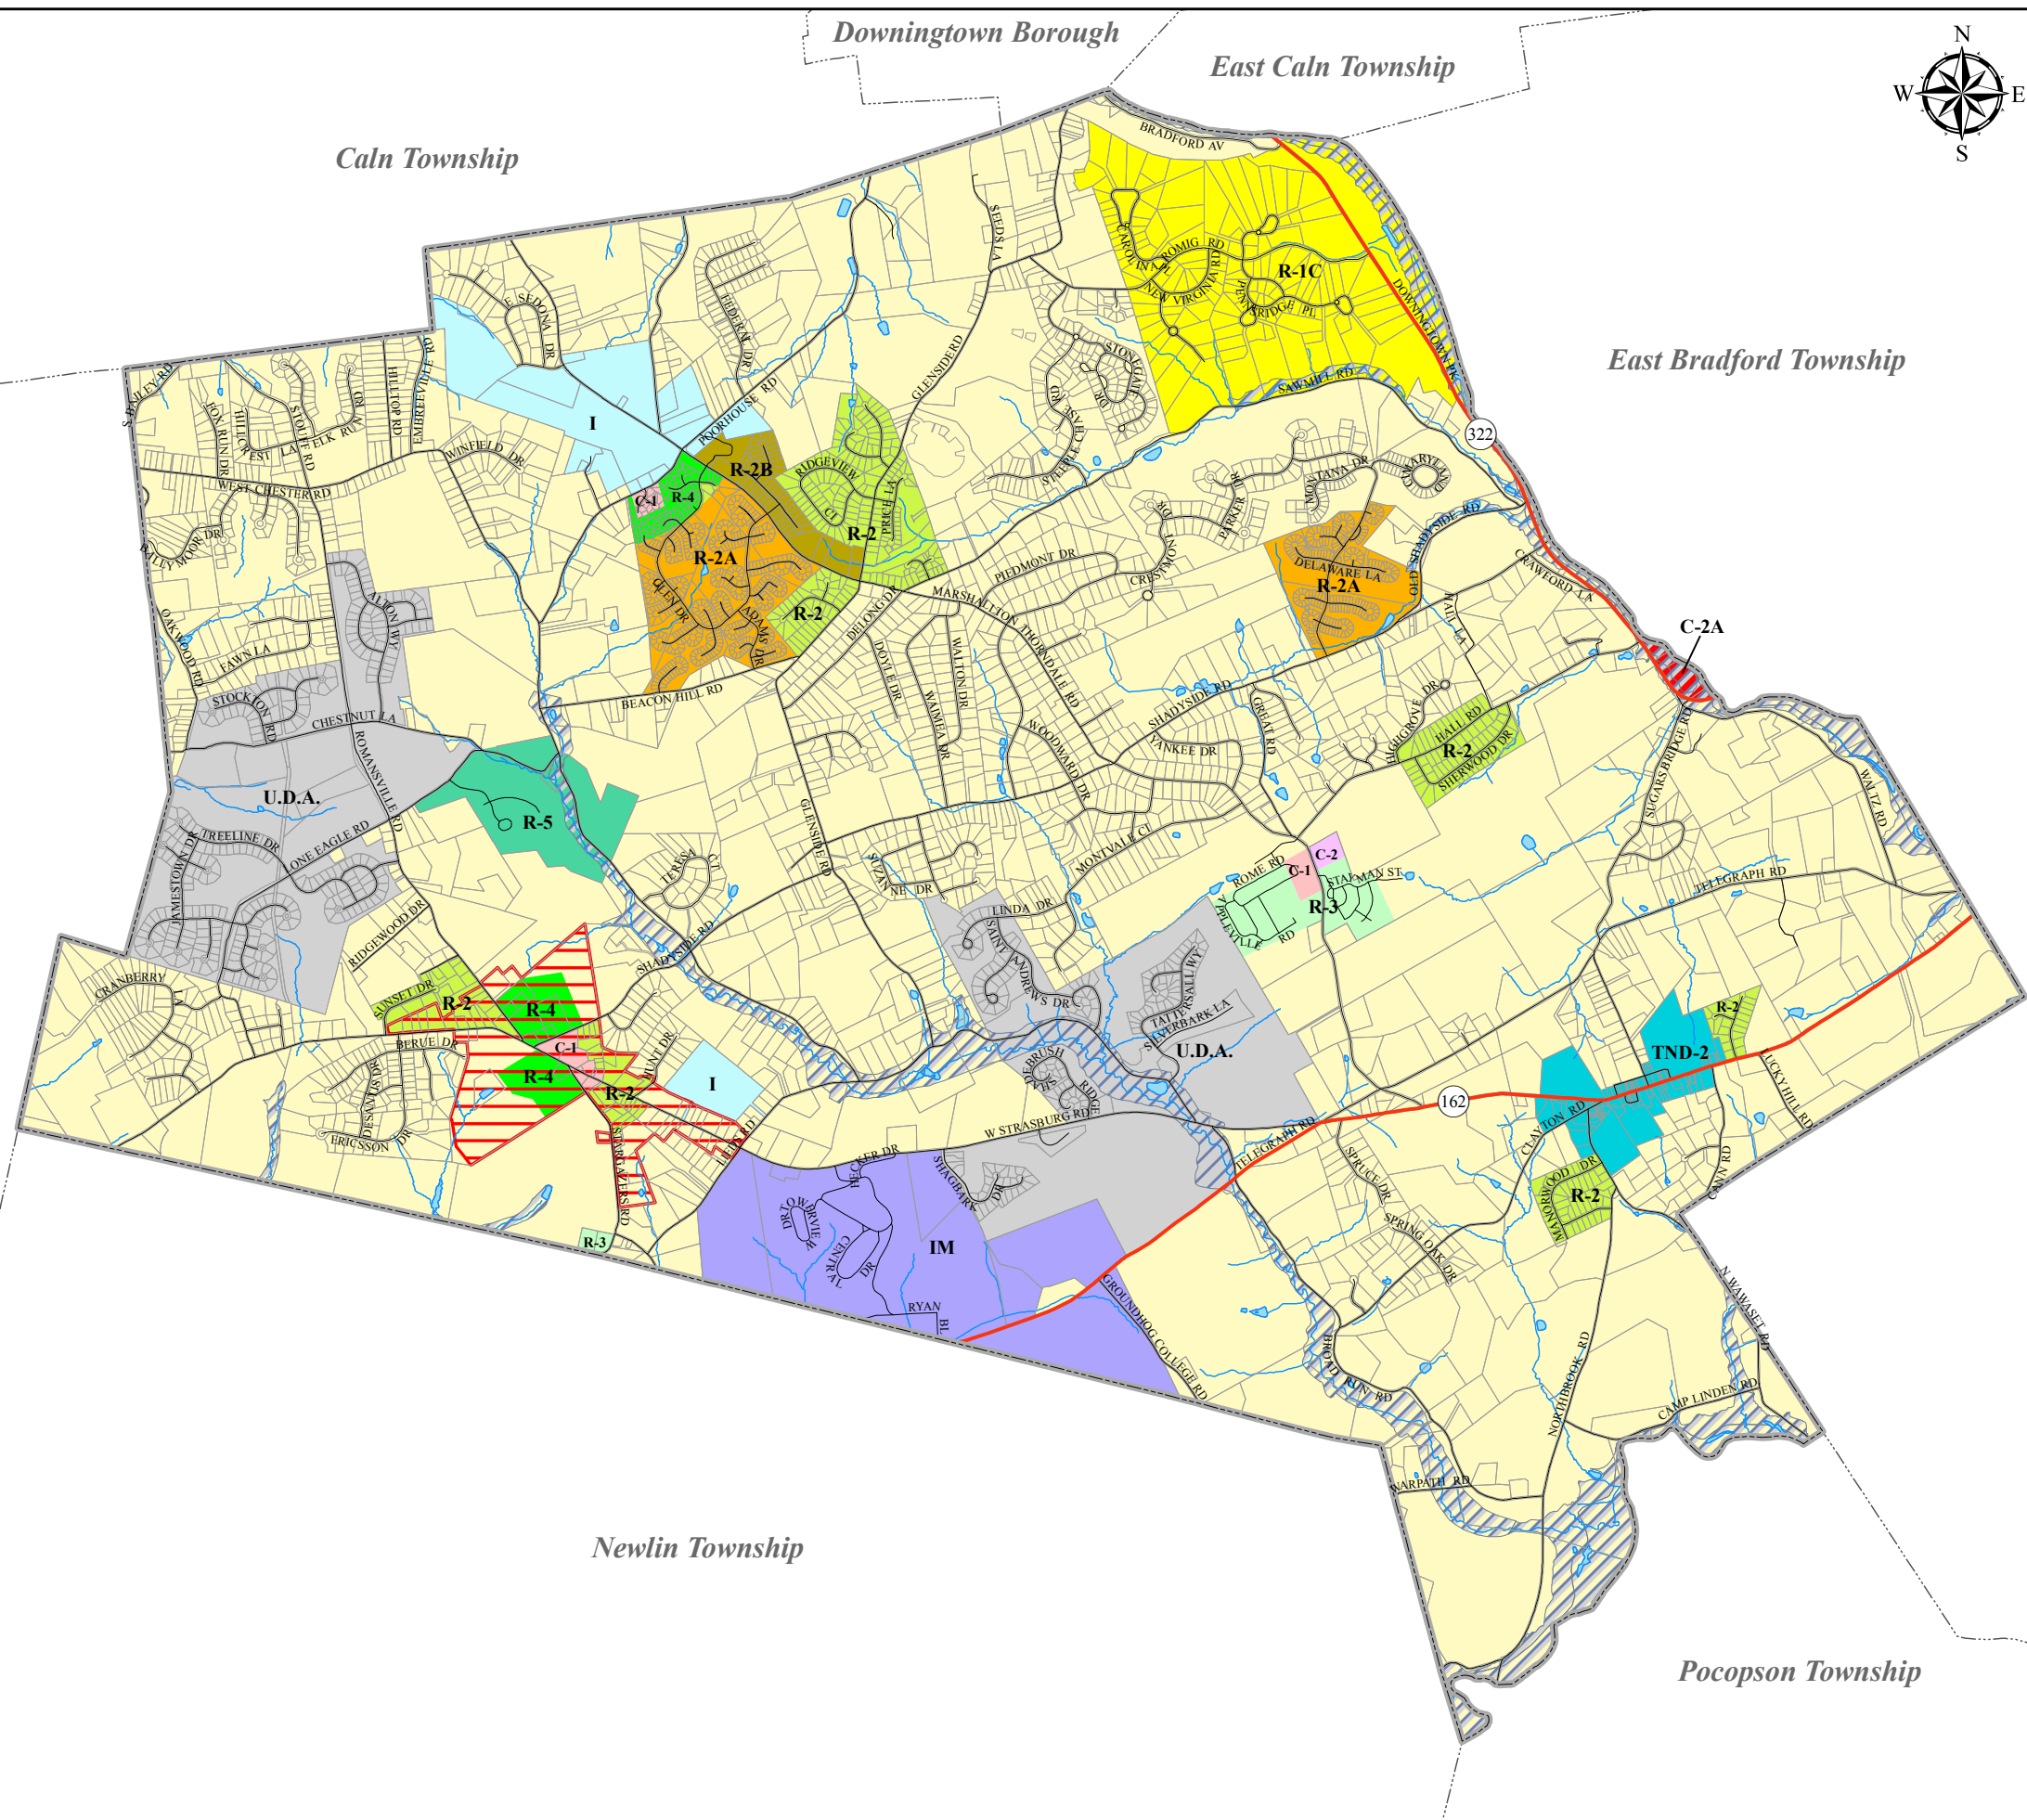

Downingtown Borough

East Caln Township

Caln Township

West Bradford Township

Comprehensive Plan

Existing Zoning Map 7-2

East Bradford Township

Legend

- Major roads
- Roads
- Streams
- Bodies of water
- Tax parcels
- Adjacent municipal boundaries
- Township boundary
- Zoning overlays**
- Floodplain (100 yr.)
- T.N.D. - Traditional Neighborhood Design (Romansville Village)
- Zoning Districts**
- C-1 - Commercial
- C-2 - Commercial
- C-2A - Commercial
- I - Industrial
- IM - Institutional/Mixed
- R-1 - Residential
- R-1C - Residential
- R-2 - Residential
- R-2A - Residential
- R-2B - Residential
- R-3 - Residential
- R-4 - Residential
- R-5 - Residential
- TND-2 - Traditional Neighborhood Development-2
- U.D.A. - Unified Development Area

 **Brandywine Conservancy**
Environmental Management Center
P.O. Box 141 Chadds Ford, Pennsylvania 19317 (610) 388-2700

DATA SOURCE: Base data from Chester County GIS Department, 2009. Roads from West Bradford Township, 1/2009. Zoning from Chester County GIS Department and adopted on 8/9/2005.

Date: March 6, 2009

Newlin Township

Pocopson Township