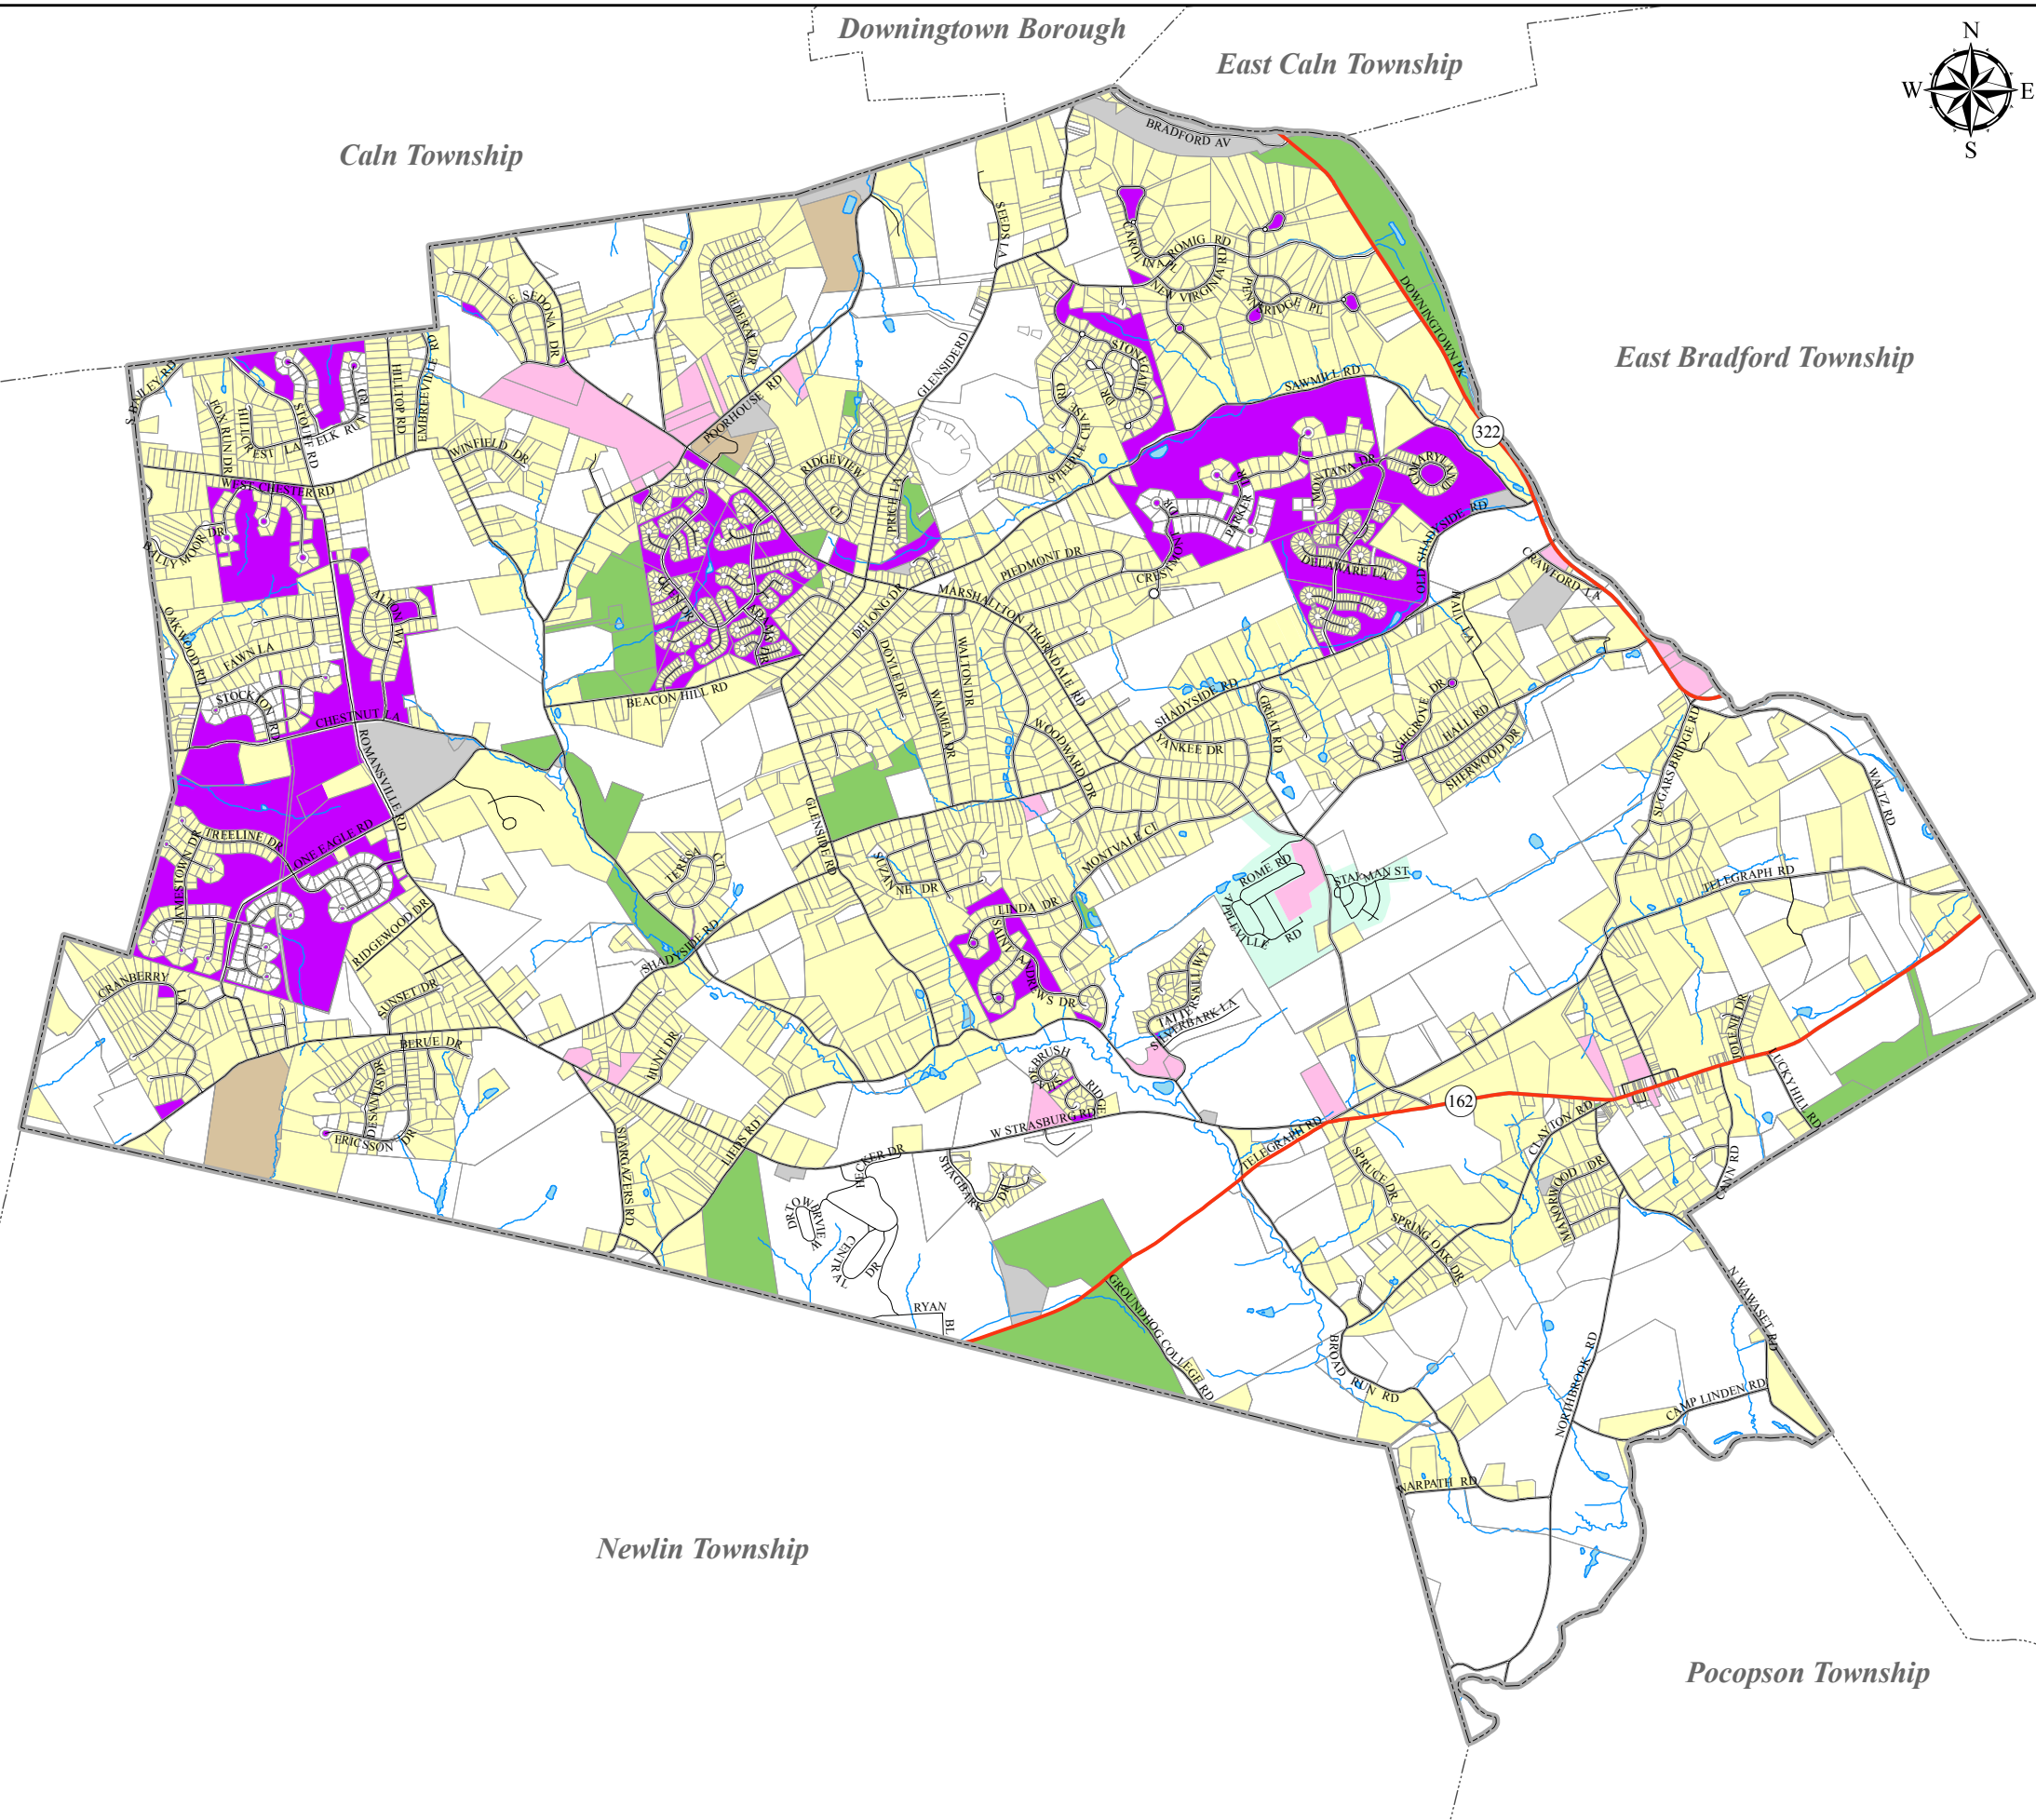

Downingtown Borough

East Caln Township

Caln Township

# West Bradford Township

### Existing Land Use Map 7-1

East Bradford Township

Newlin Township

Pocopson Township

#### Legend

- Major roads
- Roads
- Streams
- Bodies of water
- Tax parcels
- Adjacent municipal boundaries
- Township boundary
- Existing land use**
- Commercial
- Homeowners Association
- Manufactured Housing Community
- Municipal
- Parkland
- Single family residential
- Utility
- Vacant